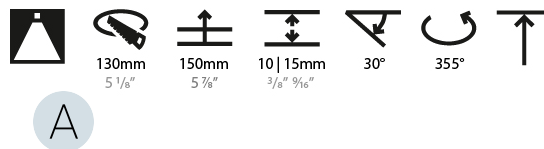

PHYSICAL

Shape: Round
Diameter (mm): 139
Diameter (in): 5 1/2
Height (mm): 137
Height (in): 5 3/8
Ceiling Thickness (mm): 10 / 12.5 / 15 / 25
Ceiling Thickness (in): 3/8 or 1/2 or 9/16
Min. Recessing Depth (mm): 150
Min. Recessing Depth (in): 5 7/8
Light Distribution: Adjustable / Asymmetric
Weight (kg): 0.865
Weight (lbs): 1.9
Fixture Finish: SSR / BKV / CWI / CRY / HAB / LAG / UFT / ITA / RUA / RUR / MIC / FTG / MYG / TWT / LOD / PUS / FRO / FUP / KIA / POP / BLS / SPG / MEY / GOH / GUM / CHC / COM / ABZ / JAG / OBR / MOS / ROR
Fixture Material: Aluminum Die Cast
Cut-out Measurements: 130mm / 5 1/8"

ELECTRICAL

Lamp Type: LED (Zhaga Standard)
Input Wattage (W): 28.6
Total Output Wattage (W): 26
Dimming: Tri-Mode (Non-Dimming and Phase Dimming (120Vac only) and 0-10V Dimming)
Driver Included: No
Driver Location: Recessed Housing
Driver Type: Constant Current - Universal
Housing: See components
Input Voltage (V): 120 - 277
Constant Current (MA): 700

LED

Number of LEDs: 1
Color Temperature (°K): 2700 / 3000 / 3500 / 4000
Max. Delivered Lumen (lm): 1890 / 1930 / 2028 / 2070
Nominal Lumen (lm): 3210 / 3290 / 3459 / 3530
CRI: >90 CRI
Lamp Life (hrs): 50000

OPTICAL

Reflector: 20 / 25 / 40
Adjustability: Fixed

RATINGS AND CERTIFICATIONS

Certified By: Certified for North American Standards
IP rating: IP20