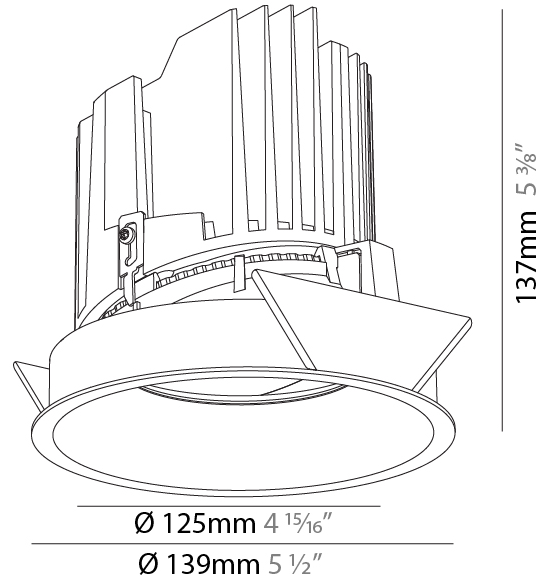

RATINGS AND CERTIFICATIONS

Certified By: Certified for North American Standards
IP rating: IP20