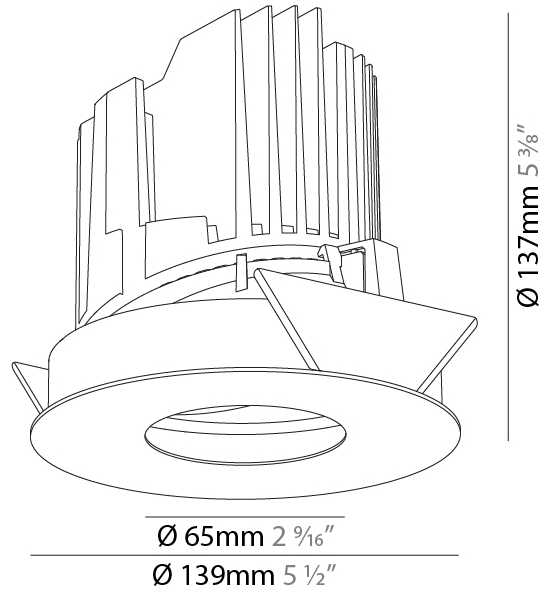

PHYSICAL

Shape: Round
Diameter (mm): 139
Diameter (in): 5 1/2
Height (mm): 137
Height (in): 5 3/8
Ceiling Thickness (mm): 10 / 12.5 / 15 / 25
Ceiling Thickness (in): 3/8 or 1/2 or 9/16
Min. Recessing Depth (mm): 150
Min. Recessing Depth (in): 5 7/8
Light Distribution: Adjustable / Asymmetric
Weight (kg): 0.865
Weight (lbs): 1.9
Fixture Finish: SSR / BKV / CWI / CRY / HAB / LAG / UFT / ITA / RUA / RUR / MIC / FTG / MYG / TWT / LOD / PUS / FRO / FUP / KIA / POP / BLS / SPG / MEY / GOH / GUM / CHC / COM / ABZ / JAG / OBR / MOS / ROR
Fixture Material: Aluminum Die Cast
Cut-out Measurements: 130mm / 5 1/8"

ELECTRICAL

Lamp Type: LED (Zhaga Standard)
Input Wattage (W): 28.6
Total Output Wattage (W): 26
Dimming: Tri-Mode (Non-Dimming and Phase Dimming (120Vac only) and 0-10V Dimming)
Driver Included: No
Driver Location: Recessed Housing
Driver Type: Constant Current - Universal
Housing: See components
Input Voltage (V): 120 - 277
Constant Current (MA): 700

LED

Number of LEDs: 1
Color Temperature (°K): 2700 / 3000 / 3500 / 4000
Max. Delivered Lumen (lm): 1890 / 1930 / 2028 / 2070
Nominal Lumen (lm): 3210 / 3290 / 3459 / 3530
CRI: >90 CRI
Lamp Life (hrs): 50000

OPTICAL

Reflector: 20 / 25 / 40
Adjustability: Fixed

RATINGS AND CERTIFICATIONS

Certified By: Certified for North American Standards
IP rating: IP20