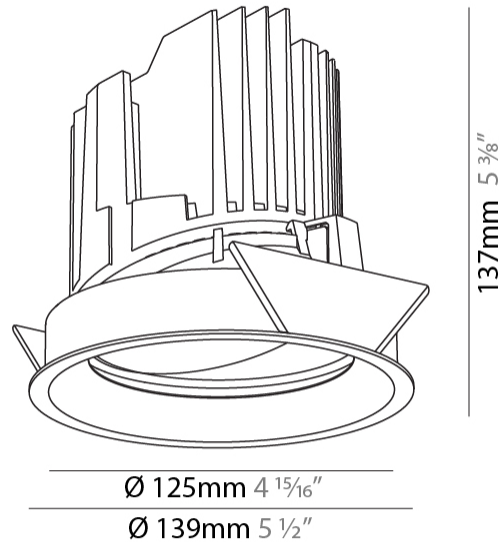

ELECTRICAL

Lamp Type: LED (Zhaga Standard)
Input Wattage (W): 28
Total Output Wattage (W): 26.4
Dimming: Tri-Mode (Non-Dimming and Phase Dimming (120Vac only) and 0-10V Dimming)
Driver Included: No
Driver Location: Recessed Housing
Driver Type: Constant Current - Universal
Driver Class: Class 2
Housing: See components
Input Voltage (V): 120 - 277
Constant Current (MA): 700

LED

Number of LEDs: 1
Color Temperature (°K): 2700 / 3000 / 3500 / 4000
Max. Delivered Lumen (lm): 2191 / 2280 / 2415 / 2164
Nominal Lumen (lm): 2909 / 3028 / 3208 / 3273
CRI: >90 CRI
Efficiency (%): 63.10%
Lamp Life (hrs): 50000

OPTICAL

Reflector°: 18 / 38
Optic°: Lens Pack - No Lens / Linear Spread Lens / Honeycomb / Spread Lens
Adjustability: Rotational 355°; Tilt 30°

RATINGS AND CERTIFICATIONS

Certified By: Certified for North American Standards

IP rating: IP20
Zaneen Group Inc. © 2024, T 1800-388-3382, F 416-247-9319, www.zaneen.com

Available for International specifications by adding 'INT' at the end of the existing Model #. For assistance on 'custom' specifications, contact zteam@zaneen.com. In a constant effort to supply the best product, we reserve the right to change specifications or materials without notice. The most recent specification sheets are found at zaneen.com