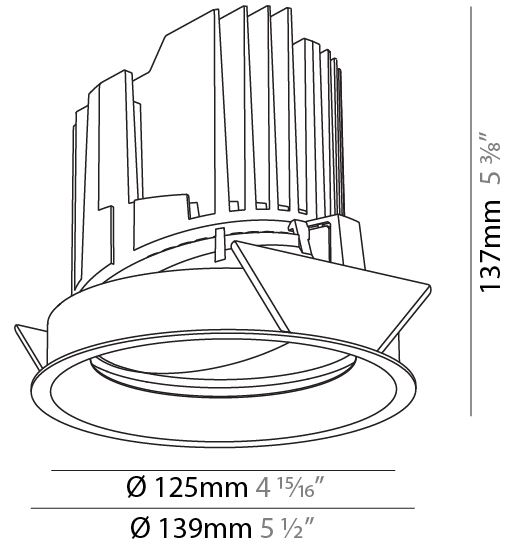

PHYSICAL

Shape: Round
Diameter (mm): 139
Diameter (in): 5 1/2
Height (mm): 137
Height (in): 5 3/8
Ceiling Thickness (mm): 10 / 12.5 / 15
Ceiling Thickness (in): 3/8 or 1/2 or 9/16
Min. Recessing Depth (mm): 150
Min. Recessing Depth (in): 5 7/8
Light Distribution: Adjustable / Downlight
Weight (kg): 0.853
Weight (lbs): 1.88
Fixture Finish: SSR / BKV / CWI / CRY / HAB / LAG / UFT / ITA / RUA / RUR / MIC / FTG / MYG / TWT / LOD / PUS / FRO / FUP / KIA / POP / BLS / SPG / MEY / GOH / GUM / CHC / COM / ABZ / JAG / OBR / MOS / ROR
Fixture Material: Aluminum Die Cast
Cut-out Measurements: 130mm / 5 1/8"

ELECTRICAL

Lamp Type: LED (Zhaga Standard)
Input Wattage (W): 28.6
Total Output Wattage (W): 26.4
Dimming: Tri-Mode (Non-Dimming and Phase Dimming (120Vac only) and 0-10V Dimming)
Driver Included: No
Driver Location: Recessed Housing
Driver Type: Constant Current - Universal
Driver Class: Class 2
Housing: See components
Input Voltage (V): 120 - 277
Constant Current (MA): 700

LED

Number of LEDs: 1
Color Temperature (°K): 2700 / 3000 / 3500 / 4000
Max. Delivered Lumen (lm): 1180 / 1930 / 2029 / 2070
Nominal Lumen (lm): 3210 / 3290 / 3459 / 3530
CRI: >90 CRI
Lamp Life (hrs): 50000

OPTICAL

Reflector: 10 / 18 / 36
Adjustability: Rotational 355°, Tilt 30°

RATINGS AND CERTIFICATIONS

Certified By: Certified for North American Standards
IP rating: IP54