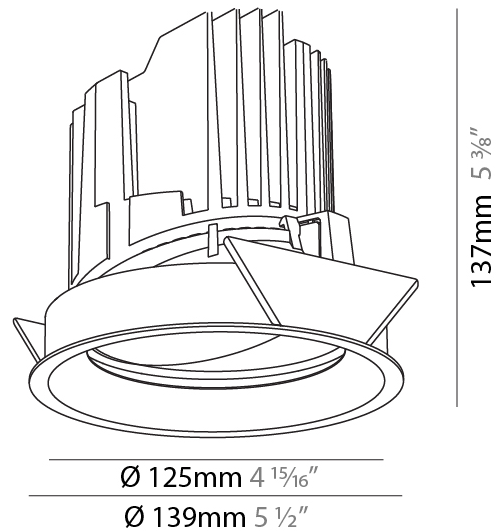

PHYSICAL

Shape: Round
Diameter (mm): 139
Diameter (in): 5 1/2
Height (mm): 137
Height (in): 5 3/8
Ceiling Thickness (mm): 10 / 12.5 / 15
Ceiling Thickness (in): 3/8 or 1/2 or 9/16
Min. Recessing Depth (mm): 150
Min. Recessing Depth (in): 5 7/8
Light Distribution: Adjustable / Downlight
Weight (kg): 0.849
Weight (lbs): 1.87
Fixture Finish: SSR / BKV / CWI / CRY / HAB / LAG / UFT / ITA / RUA / RUR / MIC / FTG / MYG / TWT / LOD / PUS / FRO / FUP / KIA / POP / BLS / SPG / MEY / GOH / GUM / CHC / COM / ABZ / JAG / OBR / MOS / ROR
Fixture Material: Aluminum Die Cast
Cut-out Measurements: 130mm / 5 1/8"

ELECTRICAL

Lamp Type: LED (Zhaga Standard)
Input Wattage (W): 13.2 / 16.5
Total Output Wattage (W): 12 / 14
Dimming: Tri-Mode (Non-Dimming and Phase Dimming (120Vac only) and 0-10V Dimming)
Driver Included: No
Driver Location: Recessed Housing
Driver Type: Constant Current - Universal
Driver Class: Class 2
Housing: See components
Input Voltage (V): 120 - 277
Constant Current (MA): 350

LED

Number of LEDs: 1
Color Temperature (°K): 2700 / 3000 / 3500 / 4000
Max. Delivered Lumen (lm): 810 / 900 / 970 / 990
Nominal Lumen (lm): 960 / 1070 / 1156 / 1180
CRI: >90 CRI
Efficiency (%): 0.905
Lamp Life (hrs): 50000

OPTICAL

Reflector°: 10
Adjustability: Rotational 355°; Tilt 30°

RATINGS AND CERTIFICATIONS

Certified By: Certified for North American Standards
IP rating: IP54

	130mm 5 1/8"	150mm 5 7/8"	10 | 15mm 3/8" | 9/16"	30°	355°